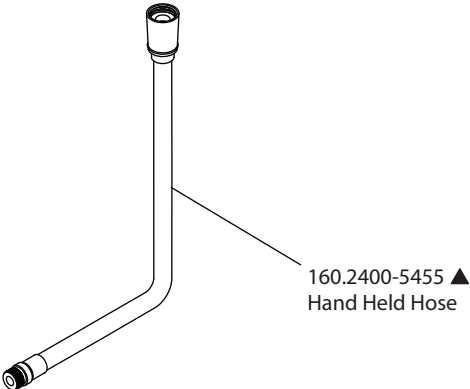

Product Parts Breakdown

isenberg
innovation+design

HS1280

Ver 2.53